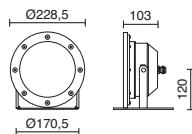

GAMBLE MAXI

UNDER WATER LIGHTING

>5700K

LED SMD 58W - 60VA 4320lm

RGB

LED SMD RGB 48W - 64VA

■ 118B-LO358D-30

■ 118B-LO448D-30