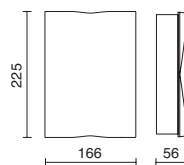

LED COB 12W 1800lm 3000K

- ☐ 483A-L0112B-01
- ☒ 483A-L0112B-03

LED COB 52W 2x 3400lm 3000K

LED COB 42W 2x 2800lm 3000K

- ☐ 483C-L01C1B-01
- ☒ 483C-L01C1B-03

- ☒ 483C-L01RDB-01
- ☒ 483C-L01RDB-03

ALU