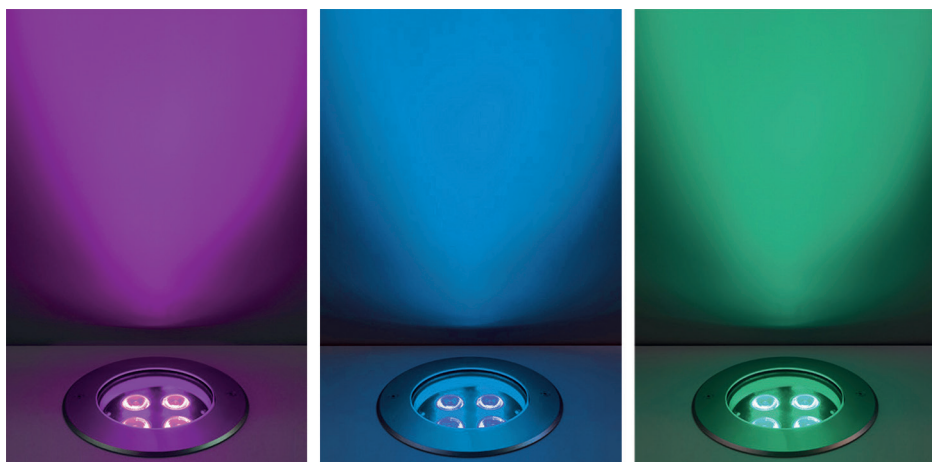

LED SMD 12W 1650lm

1023F-L1412F1X-30

1023F-L1412F3X-30

1023F-L1412F6X-30

Finition inox / Finitura in inox

CONNECTORS p.793

Cadre carré disponible
Telaio quadrato disponibile

Consulter les options de régulation
Consultare le opzioni di regolazione