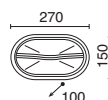

E27 Led/Hal/Fluo 42W max.

□ 240E-G05X1A-01

■ 240E-G05X1A-02