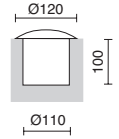

Ø110

3000K

LED SMD AC 4W 500lm

■ 302A-L0105B-04

■ 302B-L0105B-04

■ 302C-L0105B-04

4000K

LED SMD AC 4W 510lm

■ 302A-L0205B-04

■ 302B-L0205B-04

■ 302C-L0205B-04

Finition anthracite / Finitura antracite

SURI BIG

Ø186

3000K

LED SMD 6W 800lm

■ 303A-L0106A-04

■ 303B-L0106A-04

■ 303C-L0106A-04

4000K

LED SMD 6W 800lm

■ 303A-L0206A-04

■ 303B-L0206A-04

■ 303C-L0206A-04

Finition anthracite / Finitura antracite