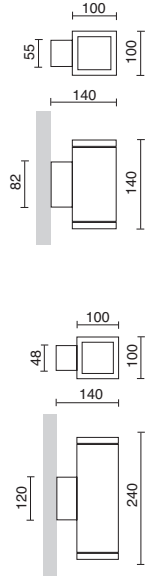

3000K

LED SMD AC 8,5W 1050lm

- 398C-L0109B-04
- 398C-L0109B-90

4000K

LED SMD AC 8,5W 1120lm

- 398C-L0209B-04
- 398C-L0209B-90

2x LED SMD AC 8,5W 1050lm

- 398C-L01G9B-04
- 398C-L01G9B-90

2x LED SMD AC 8,5W 1120lm

- 398C-L02G9B-04
- 398C-L02G9B-90

GU10 LED 3,5W/4,5W - GU10 HAL 50W max.

- 398C-G21X1A-04
- 398C-G21X1A-90

2x GU10 LED 3,5W/4,5W - **2x** GU10 HAL 50W max.

- 398E-G21X1A-04
- 398E-G21X1A-90

Finition anthracite ou roville / Finitura antracite o marrone ruggine

Lamps p. 792