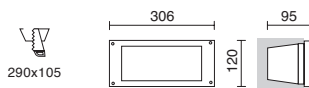

LED SMD AC 13W 1790lm 3000K

- 401A-L0113B-03
- 401A-L0113B-04

E27 Led/Hal/Fluo 42W max.

- 401A-G05X1A-03
- 401A-G05X1A-04