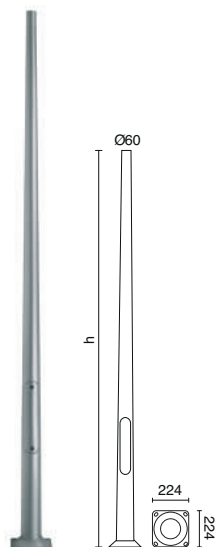

- C02B-32-02 (h3000)
- C02C-32-02 (h3500)
- C02D-32-02 (h4000)
- C02F-32-02 (h5000)
- C03B-32-39 (h3000)
- C03C-32-39 (h3500)
- C03D-32-39 (h4000)
- C03F-32-39 (h5000)

ALU ANOD

Finition noir ou aluminium anodisé / Finitura nera o alluminio anodizzato

Vérifier la disponibilité des finitions peintes RAL
Verificare la disponibilità di finiture verniciate RAL

Ancrage / Ancoraggio

A02D-004-00

Boîtier de connexion en option
Scatola di giunzione opzionale

500V 80A D01/E14-16A (273x90x76cm)

B03F-X33X1A-29

Installer sur sol rigide. Sur l'herbe ou la terre, ajoutez un pilastre ciment.
Installare su terreno rigido. Su erba o terra, aggiungere un pilastro di cemento.