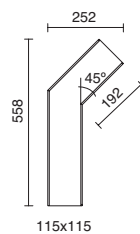

2700K
LED COB AC 10W 830lm

- 492A-L3805B-02
- 492A-L3805B-90

3000K
LED COB AC 10W 900lm

- 492A-L0105B-02
- 492A-L0105B-90

4000K
LED COB AC 10W 940lm

- 492A-L0205B-02
- 492A-L0205B-90

Finition noire ou roville / Finitura nero o marrone ruggine