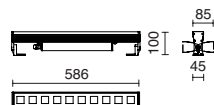

Video

3000K
LED SMD 24W 2905lm

4000K
LED SMD 24W 3050lm

■ 920A-L3122B-03

■ 920A-L3322B-03

■ 920B-L3122B-03

■ 920B-L3322B-03