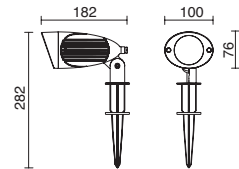

ABBI

GU10 Led/Hal 50W max.

- 485A-G21X1A-04

Finition anthracite / Finitura antracite

Lamps p.792

CONNECTORS p.793