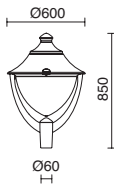

Måts / Pali
h3000

■ C04A-32-02

h3500

■ C04B-32-02

h4000

■ C04C-32-02

h4500

■ C04D-32-02

Finition noire / Finitura nera

Lamps p.790