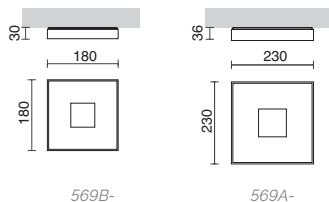

Ø210

LED COB 12W 1800lm 3000K

403A-L0112B-01

Ø280

LED COB 30W 3800lm 3000K

403B-L0130B-01

N 403B-L01RDB-01

L180