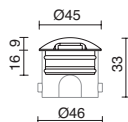

3000K

LED COB 1.5W 170lm

■ 665B-L0102F-43

■ 665E-L0102F-43

4000K

LED COB 1.5W 180lm

■ 665B-L0202F-43

■ 665E-L0202F-43

3000K

LED COB 2W 320lm

■ 665C-L0102F-43

■ 665F-L0102F-43

4000K

LED COB 2W 340lm

■ 665C-L0202F-43

■ 665F-L0202F-43

Finition en acier inoxydable brossé / Finitura in acciaio inox spazzolato

CONNECTORS p.793

Alimentateur / Alimentatore

max. 12W (O>5)

max. 25W (O>11)

B02Q-X3312F-01

B02Q-X3325F-01