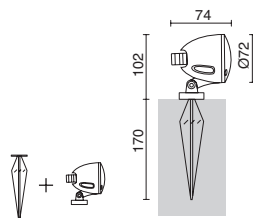

3000K
LED COB 4W 534lm

■ 025C-L3106B10-02

■ 025C-L3106B30-02

4000K
LED COB 4W 561lm

■ 025C-L3306B10-02

■ 025C-L3306B30-02

14°

36°

Finiton noire / Finitura nera

CONNECTORS p.793