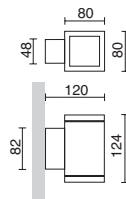

398B-

3000K
LED SMD AC 4W 500lm

- 398A-L0105B-04
- 398A-L0105B-90

4000K
LED SMD AC 4W 510lm

- 398A-L0205B-04
- 398A-L0205B-90

2x LED SMD AC 4W 500lm

- 398B-L01C4B-04
- 398B-L01C4B-90

2x LED SMD AC 4W 510lm

- 398B-L02C4B-04
- 398B-L02C4B-90

GU10 LED 3.5W/4.5W - GU10 HAL 50W max.

- 398A-G21X1A-04
- 398A-G21X1A-90

2x GU10 LED 3.5W/4.5W - 2x GU10 HAL 50W max.

- 398B-G21X1A-04
- 398B-G21X1A-90

Finiton anthracite ou roville / Finitura antracite o marrone ruggine

Lamps p. 792