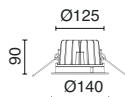

3000K
LED COB 9W 1940lm

4000K
LED COB 9W 2000lm

□ 1040A-L3109H30-01

□ 1040A-L3309H30-01

Alimentateur / Alimentatore
max. 17W 350mA DC

B02A-X3317H-01

220V 240V AC IP 20

ON DIP
1 2 3 4

Alimentateur / Alimentatore
max. 26W 350mA DC

B02P-X3326HI-01

110V 240V AC IP 67

ON DIP
1 2 3 4