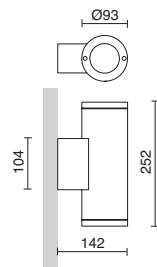

3000K
LED SMD AC 4W 500lm

- 399E-L0105B-04
- 399E-L0105B-90

4000K
LED SMD AC 4W 510lm

- 399E-L0205B-04
- 399E-L0205B-90

2x LED SMD AC 4W 500lm

- 399B-L0108B-04
- 399B-L0108B-90

2x LED SMD AC 4W 510lm

- 399B-L0208B-04
- 399B-L0208B-90

GU10 LED 3.5W/4.5W - GU10 HAL 50W max.

- 399E-G21X1A-04
- 399E-G21X1A-90

2x GU10 LED 3.5W/4.5W - 2x GU10 HAL 50W max.

- 399B-G21X1A-04
- 399B-G21X1A-90