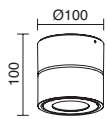

2700K LED COB 9W 1098lm	3000K LED COB 9W 1155lm	4000K LED COB 9W 1200lm	
□ 1000A-L3009B10-01 ■ 1000A-L3009B10-04	□ 1000A-L3109B10-01 ■ 1000A-L3109B10-04	□ 1000A-L3309B10-01 ■ 1000A-L3309B10-04	▲ 14°
□ 1000A-L3009B30-01 ■ 1000A-L3009B30-04	□ 1000A-L3109B30-01 ■ 1000A-L3109B30-04	□ 1000A-L3309B30-01 ■ 1000A-L3309B30-04	▲ 34°
□ 1000A-L3009B50-01 ■ 1000A-L3009B50-04	□ 1000A-L3109B50-01 ■ 1000A-L3109B50-04	□ 1000A-L3309B50-01 ■ 1000A-L3309B50-04	▲ 49°

2700K LED COB 13W 1405lm	3000K LED COB 13W 1480lm	4000K LED COB 13W 1540lm	
□ 1000A-L3013B10-01 ■ 1000A-L3013B10-04	□ 1000A-L3113B10-01 ■ 1000A-L3113B10-04	□ 1000A-L3313B10-01 ■ 1000A-L3313B10-04	▲ 14°
□ 1000A-L3013B30-01 ■ 1000A-L3013B30-04	□ 1000A-L3113B30-01 ■ 1000A-L3113B30-04	□ 1000A-L3313B30-01 ■ 1000A-L3313B30-04	▲ 34°
□ 1000A-L3013B50-01 ■ 1000A-L3013B50-04	□ 1000A-L3113B50-01 ■ 1000A-L3113B50-04	□ 1000A-L3313B50-01 ■ 1000A-L3313B50-04	▲ 49°