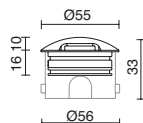

3000K

LED COB 1.5W 170lm

■ 665B-L0102F-43

■ 665E-L0102F-43

4000K

LED COB 1.5W 180lm

■ 665B-L0202F-43

■ 665E-L0202F-43

3000K

LED COB 2W 320lm

■ 665C-L0102F-43

■ 665F-L0102F-43

4000K

LED COB 2W 340lm

■ 665C-L0202F-43

■ 665F-L0202F-43

Finition en acier inoxydable brossé / Finitura in acciaio inox spazzolato

CONNECTORS p.793

Alimentateur / Alimentatore

max. 12W (O>5)

max. 25W (O>11)

B02Q-X3312F-01

B02Q-X3325F-01