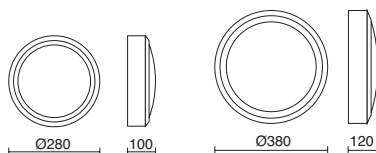

Ø280

E27 Led/Hal/Fluo 42W max.

- 575B-G05X1A-01
- 575B-G05X1A-04

Ø380

2x E27 Led/Hal/Fluo 42W max.

- 575A-G05X1A-01
- 575A-G05X1A-04

Ø280

LED SMD AC 17,5W 1550lm 3000K

- 575B-L0118B-01
- 575B-L0118B-04

Ø380

LED SMD AC 29W 3830lm 3000K

- 575A-L0129R-01
- 575A-L0129R-04

EMERGENCY (3h max.)
LED 3W 250lm 4000K

E27 Led/Hal/Fluo 42W max.

- 575C-G05X1A-01
- 575C-G05X1A-04

LED SMD AC 17,5W 1550lm 3000K

- 575C-L0118B-01
- 575C-L0118B-04

Finition blanche ou anthracite / Finitura bianca o antracite

Lamps p. 791