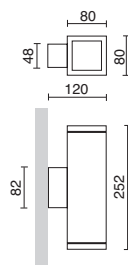

3000K
LED SMD AC 4W 500lm

- 398A-L0105B-04
- 398A-L0105B-90

4000K
LED SMD AC 4W 510lm

- 398A-L0205B-04
- 398A-L0205B-90

2x LED SMD AC 4W 500lm

- 398B-L01C4B-04
- 398B-L01C4B-90

2x LED SMD AC 4W 510lm

- 398B-L02C4B-04
- 398B-L02C4B-90

GU10 LED 3.5W/4.5W - GU10 HAL 50W max.

- 398A-G21X1A-04
- 398A-G21X1A-90

2x GU10 LED 3.5W/4.5W - 2x GU10 HAL 50W max.

- 398B-G21X1A-04
- 398B-G21X1A-90

Finiton anthracite ou roville / Finitura antracite o marrone ruggine

Lamps p. 792