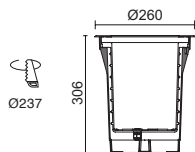

3000K

LED COB 32W 4850lm

1023D-L3125B10-30

1023D-L3125B30-30

1023D-L3125B40-30

LED COB 26W 3540lm

1023E-L3125B30-30

4000K

LED COB 32W 5100lm

1023D-L3325B10-30

1023D-L3325B30-30

1023D-L3325B40-30

LED COB 26W 3670lm

1023E-L3325B30-30

14°

32°

44°

35°

3000K

LED COB 32W 4850lm

1023D-L3125B1D-30

1023D-L3125B3D-30

1023D-L3125B4D-30

LED COB 26W 3540lm

1023E-L3125B3D-30

4000K

LED COB 32W 5100lm

1023D-L3325B1D-30

1023D-L3325B3D-30

1023D-L3325B4D-30

LED COB 26W 3670lm

1023E-L3325B3D-30

14°

32°

44°

35°

Finition inox / Finitura in inox

CONNECTORS p.793

Cadre carré disponible
Tela quadrato disponibile

Consulter les autres options de régulation
Consultare altre opzioni di regolazione