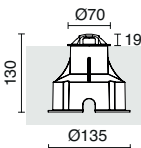

2700K

LED SMD 6W 690lm

■ 1070D-L3006FX0-04

■ 1070E-L3006FX0-04

■ 1070F-L3006FX0-04

3000K

LED SMD 6W 690lm

■ 1070D-L3106FX0-04

■ 1070E-L3106FX0-04

■ 1070F-L3106FX0-04

4000K

LED SMD 6W 750lm

■ 1070D-L3306FX0-04

■ 1070E-L3306FX0-04

■ 1070F-L3306FX0-04