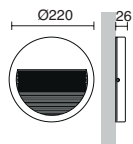

3000K

LED SMD 4W 544lm

- 580C-LO104B-03
- 580C-LO104B-04

4000K

LED SMD 4W 576lm

- 580C-LO204B-03
- 580C-LO204B-04

LED SMD 9W 1100lm

- 580D-LO110B-03
- 580D-LO110B-04

LED SMD 9W 1165lm

- 580D-LO210B-03
- 580D-LO210B-04

3000K

LED SMD 4W 544lm

- 289D-LO104B-03
- 289D-LO104B-04

4000K

LED SMD 4W 576lm

- 289D-LO204B-03
- 289D-LO204B-04

LED SMD 9W 1100lm

- 289E-LO110B-03
- 289E-LO110B-04

LED SMD 9W 1165lm

- 289E-LO210B-03
- 289E-LO210B-04

Finition grise ou anthracite / Finitura grigia o antracite