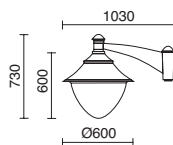

GX53 LED T2 (9x 10W)

■ 408B-G31X1A-02

GX53 LED T2 (9x 10W)

■ 408D-G31X1A-02

2x GX53 LED T2 (9x 10W)

■ 408E-G31X1A-02

Mâts / Pali: p.635

GUNTHER TOP