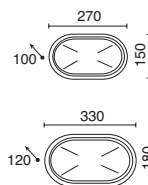

L270

E27 Led/Hal/Fluo 42W max.

□ 240B-G05X1A-01

■ 240B-G05X1A-02