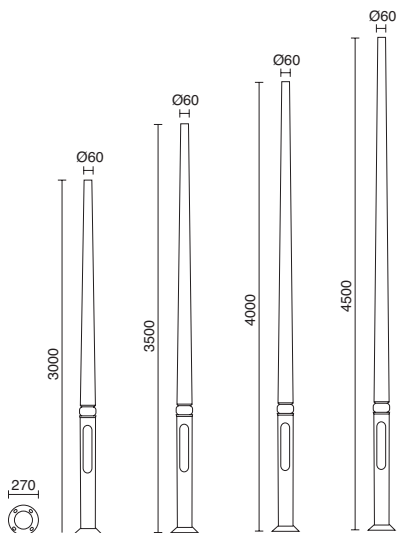

Måts / Pali
h3000

■ C04A-32-02

h3500

■ C04B-32-02

h4000

■ C04C-32-02

h4500

■ C04D-32-02

Finition noire / Finitura nera

Lamps p.790