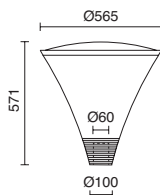

VICO

3000K

LED SMD 32W 4040lm

■ 568A-L0135B-04

LED SMD 50W 5530lm

■ 568A-L0150B-04