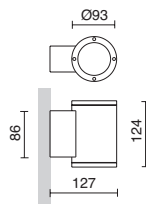

399E-

399B-

3000K
LED SMD AC 4W 500lm

- 399E-L0105B-04
- 399E-L0105B-90

4000K
LED SMD AC 4W 510lm

- 399E-L0205B-04
- 399E-L0205B-90

2x LED SMD AC 4W 500lm

- 399B-L0108B-04
- 399B-L0108B-90

2x LED SMD AC 4W 510lm

- 399B-L0208B-04
- 399B-L0208B-90

GU10 LED 3.5W/4.5W - GU10 HAL 50W max.

- 399E-G21X1A-04
- 399E-G21X1A-90

2x GU10 LED 3.5W/4.5W - 2x GU10 HAL 50W max.

- 399B-G21X1A-04
- 399B-G21X1A-90