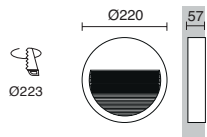

3000K

LED SMD 4W 544lm

- 580C-LO104B-03
- 580C-LO104B-04

4000K

LED SMD 4W 576lm

- 580C-LO204B-03
- 580C-LO204B-04

LED SMD 9W 1100lm

- 580D-LO110B-03
- 580D-LO110B-04

LED SMD 9W 1165lm

- 580D-LO210B-03
- 580D-LO210B-04

3000K

LED SMD 4W 544lm

- 289D-LO104B-03
- 289D-LO104B-04

4000K

LED SMD 4W 576lm

- 289D-LO204B-03
- 289D-LO204B-04

LED SMD 9W 1100lm

- 289E-LO110B-03
- 289E-LO110B-04

LED SMD 9W 1165lm

- 289E-LO210B-03
- 289E-LO210B-04

Finition grise ou anthracite / Finitura grigia o antracite