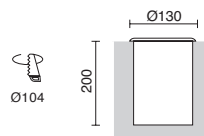

FOCUS

GU10 LED 3000K 5W (36°)

113A-L2105A-02

Finition noir / Finitura nera

p.786