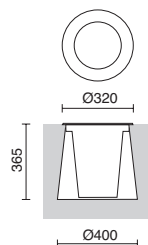

SOFIA

UPLIGHTS

Ø177

LED COB **12W** 1800lm 3000K

LED COB **18W** 2500lm 3000K

■ 404A-LO112B-30

■ 404A-LO118B-30

Disponibile en 15° ou 45°
Disponibile a 15° o 45°

Ø300

LED COB **18W** 2500lm 3000K

■ 404B-LO118B-30

Disponibile en 17° ou 55°
Disponibile a 17° o 55°

LED COB **27W** 4100lm 3000K

■ 404B-LO127B-30

Disponibile en 40° ou 60°
Disponibile a 40° o 60°

Finition inox / Finitura in inox

Led con riflettore metallizzato.
Led avec réflecteur métallique.

Il intègre un verre interne de 4 mm.
Incorpora un vetro interno di 4 mm.

Optique spéculaire haute performance.
Optica speculare ad alte prestazioni.

Vérifiez la disponibilité 4000K.
Verificare la disponibilità 4000K.

Boîtier d'encastrement conique. Scellement de l'installation au béton.
Scatola di risciacquo tronco-conica. Installazione cementata.