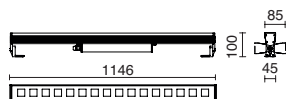

3000K
LED SMD 51W 5810lm

4000K
LED SMD 51W 6100lm

■ 920C-L3147B-03

■ 920C-L3347B-03

■ 920D-L3147B-03

■ 920D-L3347B-03