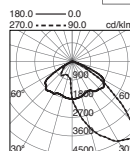

3000K
LED SMD **21W** 3025lm

■ 999B-LO125A-04

4000K
LED SMD **21W** 3505lm

■ 999B-LO225A-04

LED SMD **47W** 6770lm

■ 999B-LO150A-04

LED SMD **47W** 7615lm

■ 999B-LO250A-04

2 positions et orientation de $\pm 15^\circ$
2 posizioni e orientamento $\pm 15^\circ$

Mâts / Pali p. 763