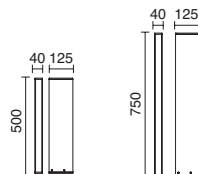

3000K

LED SMD 10W 1300lm

■ 1018A-L3109AA0-04

LED SMD 13W 1750lm

■ 1018B-L3112AA0-04

4000K

LED SMD 10W 1400lm

■ 1018A-L3309AA0-04

LED SMD 13W 1850lm

■ 1018B-L3312AA0-04

Finition anthracite / Finitura antracite

Connecteur IP67 inclus
Connettore IP67 incluso