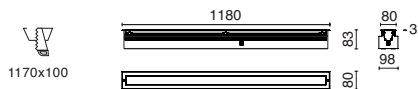

3000K
LED SMD 12W 1740lm

■ 920G-L3112B-30

4000K
LED SMD 12W 1840lm

■ 920G-L3312B-30

LED SMD 24W 2905lm

■ 920M-L3122B-30

LED SMD 24W 3050lm

■ 920M-L3322B-30

■ 920N-L3122B-30

■ 920N-L3322B-30