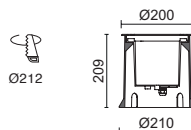

LED SMD 12W 1650lm

1023F-L1412F1X-30

1023F-L1412F3X-30

1023F-L1412F6X-30