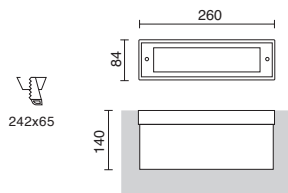

NAT-LED

UPLIGHTS

3500K

LED SMD 1.5W 180lm

- 213A-L0102F-30
- 213B-L0102F-30

Bleu / Blu

LED SMD 1.5W

- 213A-L1002F-30
- 213B-L1002F-30

Finition inox / Finitura inox
Lumière blanche ou bleue / Luce bianca o blu

Alimentateur / Alimentatore
15W (max. 8 unit.)

BO2A-X33X2F-01

220V 240V AC	24V DC	IP 20
IN	OUT	

Alimentateur / Alimentatore
12W (max. 6 unit.)

BO2Q-X3312F-01

90V 235V AC	24V DC	IP 30
IN	OUT	

ARGIN

3000K

LED SMD 10W 980lm

- 191A-L0110B-30

4000K

LED SMD 10W 1090lm

- 191A-L0210B-30

Finition inox / Finitura inox

CONNECTORS p.793

Consulter les options de régulation
Consultare le opzioni di regolazione