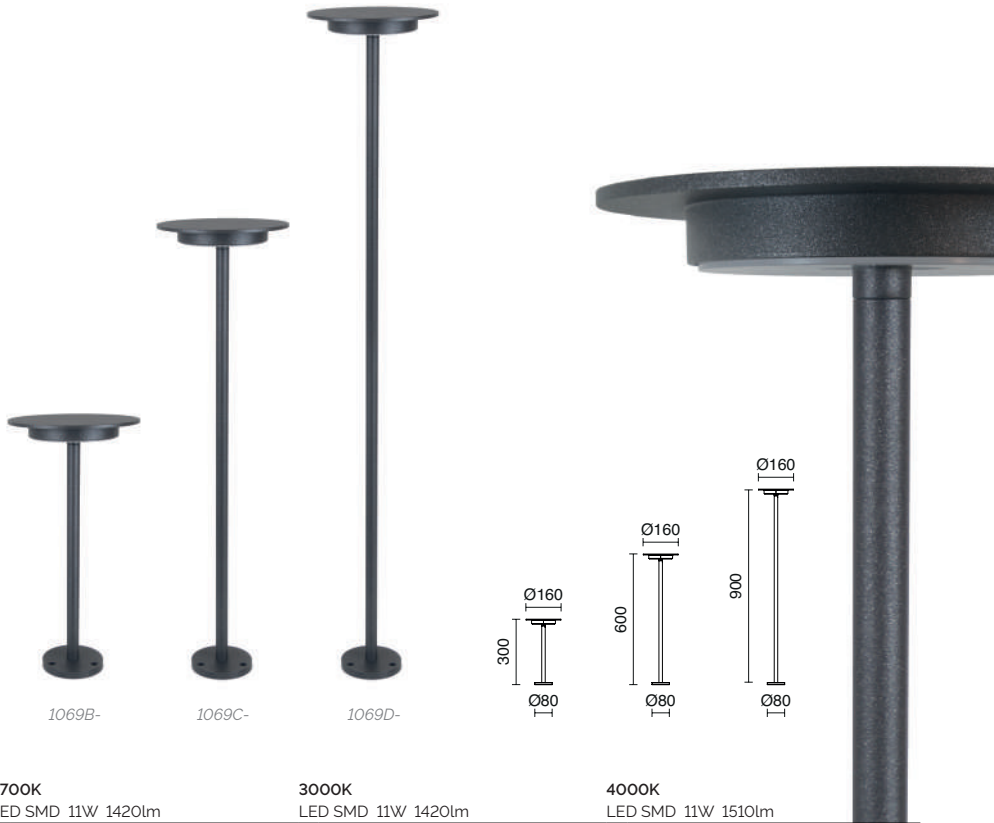

1069B-

1069C-

1069D-

2700K

LED SMD 11W 1420lm

■ 1069B-L3011FCO-04

■ 1069C-L3011FCO-04

■ 1069D-L3011FCO-04

3000K

LED SMD 11W 1420lm

■ 1069B-L3111FCO-04

■ 1069C-L3111FCO-04

■ 1069D-L3111FCO-04

4000K

LED SMD 11W 1510lm

■ 1069B-L3311FCO-04

■ 1069C-L3311FCO-04

■ 1069D-L3311FCO-04

Finition anthracite / Finitura antracite

Drivers p.794-795

Pioche Picchetto
■ A05A-1069-02
PVC

Boitier d'encastrement Scatola a incasso
■ CEM-1069-02
PVC

Alimentateur Alimentatore
p.640

Installar sur sol rigide. Sur l'herbe ou la terre, ajoutez un pilastre ciment.
Installare su terreno rigido. Su erba o terra, aggiungere un pilastro di cemento.