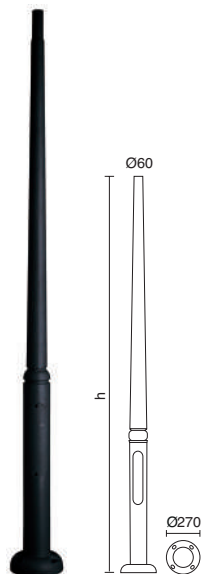

MÂTS/PALI

URBAN LIGHTING

- C04A-32-02 (h3000)
- C04B-32-02 (h3500)
- C04C-32-02 (h4000)
- C04D-32-02 (h4500)
- C04E-32-02 (h5000)

RESIN

Finition noir / Finitura nera