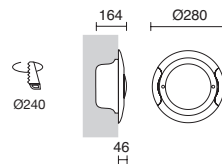

BELT

UNDER WATER LIGHTING