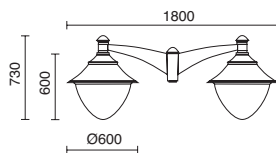

GX53 LED T2 (9x 10W)

■ 408B-G31X1A-02

GX53 LED T2 (9x 10W)

■ 408D-G31X1A-02

2x GX53 LED T2 (9x 10W)

■ 408E-G31X1A-02

Mâts / Pali: p.635

GUNTHER TOP