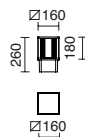

3000K

LED SMD 23W 3480lm

- 932D-L3125B-02
- 932D-L3125B-90

- 932D-L31RDB-02
- 932D-L31RDB-90