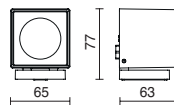

3000K
LED COB AC 7W 680lm

4000K
LED COB AC 7W 700lm

■ 922A-L3108B-04

■ 922A-L3308B-04

■ 922B-L3108B-04

■ 922B-L3308B-04

Finition anthracite / Finitura antracite

CONNECTORS p.793