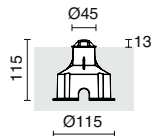

2700K

LED SMD 2W 170lm

■ 1070A-L3002FX0-04

■ 1070B-L3002FX0-04

■ 1070C-L3002FX0-04

3000K

LED SMD 2W 170lm

■ 1070A-L3102FX0-04

■ 1070B-L3102FX0-04

■ 1070C-L3102FX0-04

4000K

LED SMD 2W 190lm

■ 1070A-L3302FX0-04

■ 1070B-L3302FX0-04

■ 1070C-L3302FX0-04