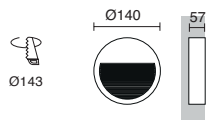

3000K

LED SMD 4W 544lm

- 580C-LO104B-03
- 580C-LO104B-04

4000K

LED SMD 4W 576lm

- 580C-LO204B-03
- 580C-LO204B-04

LED SMD 9W 1100lm

- 580D-LO110B-03
- 580D-LO110B-04

LED SMD 9W 1165lm

- 580D-LO210B-03
- 580D-LO210B-04

3000K

LED SMD 4W 544lm

- 289D-LO104B-03
- 289D-LO104B-04

4000K

LED SMD 4W 576lm

- 289D-LO204B-03
- 289D-LO204B-04

LED SMD 9W 1100lm

- 289E-LO110B-03
- 289E-LO110B-04

LED SMD 9W 1165lm

- 289E-LO210B-03
- 289E-LO210B-04

Finition grise ou anthracite / Finitura grigia o antracite