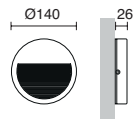

3000K

LED SMD 4W 544lm

- 580C-LO104B-03
- 580C-LO104B-04

4000K

LED SMD 4W 576lm

- 580C-LO204B-03
- 580C-LO204B-04

LED SMD 9W 1100lm

- 580D-LO110B-03
- 580D-LO110B-04

LED SMD 9W 1165lm

- 580D-LO210B-03
- 580D-LO210B-04

3000K

LED SMD 4W 544lm

- 289D-LO104B-03
- 289D-LO104B-04

4000K

LED SMD 4W 576lm

- 289D-LO204B-03
- 289D-LO204B-04

LED SMD 9W 1100lm

- 289E-LO110B-03
- 289E-LO110B-04

LED SMD 9W 1165lm

- 289E-LO210B-03
- 289E-LO210B-04

Finition grise ou anthracite / Finitura grigia o antracite