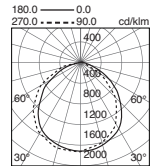

Urban lighting

3000K
LED SMD 47W 8240lm

■ 1035A-L3150AA0-02

4000K
LED SMD 47W 9050lm

■ 1035A-L3350AA0-02

Måts / Pali p. 763

VENT

URBAN LIGHTING